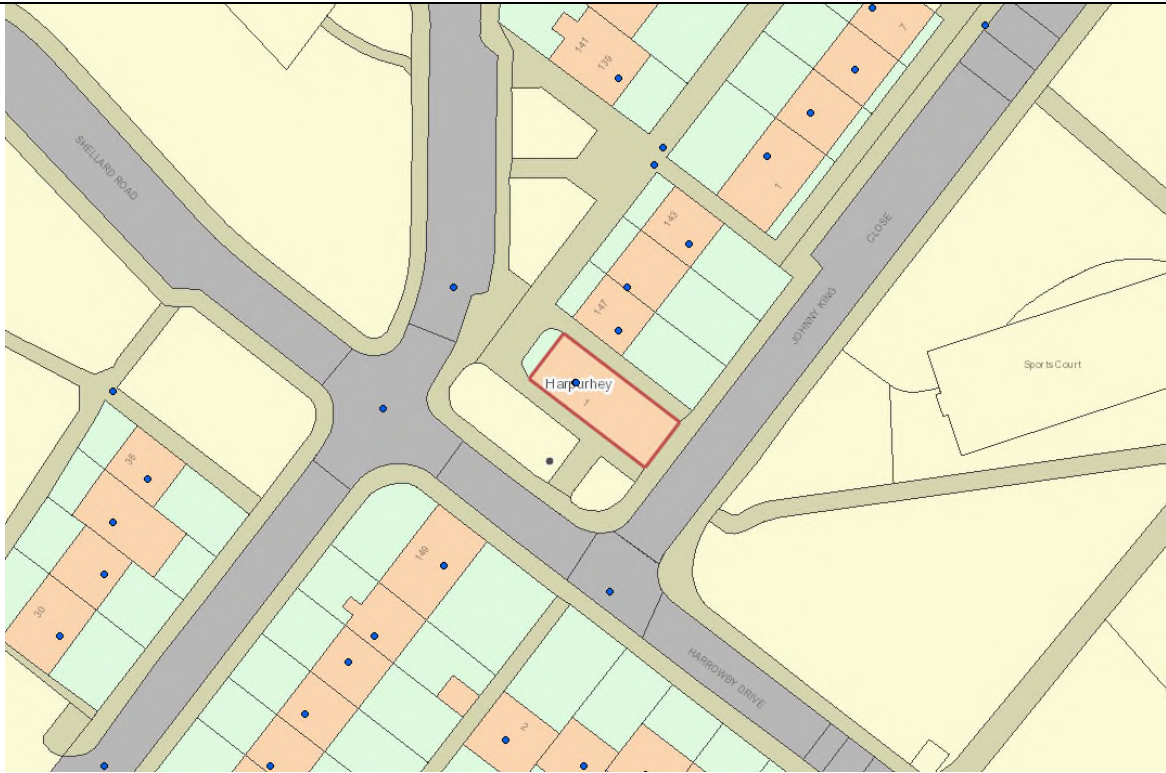

Collyhurst Village Store
1 Harrowby Drive, Manchester, M40 8LP
Premises Licensing
Manchester City Council

© Crown copyright and database rights 2018. Ordnance Survey100019568.

PREMISE NAME:	Collyhurst Village Store
PREMISE ADDRESS:	1 Harrowby Drive, Manchester, M40 8LP
WARD:	Harpurhey
HEARING DATE:	1 st August 2023